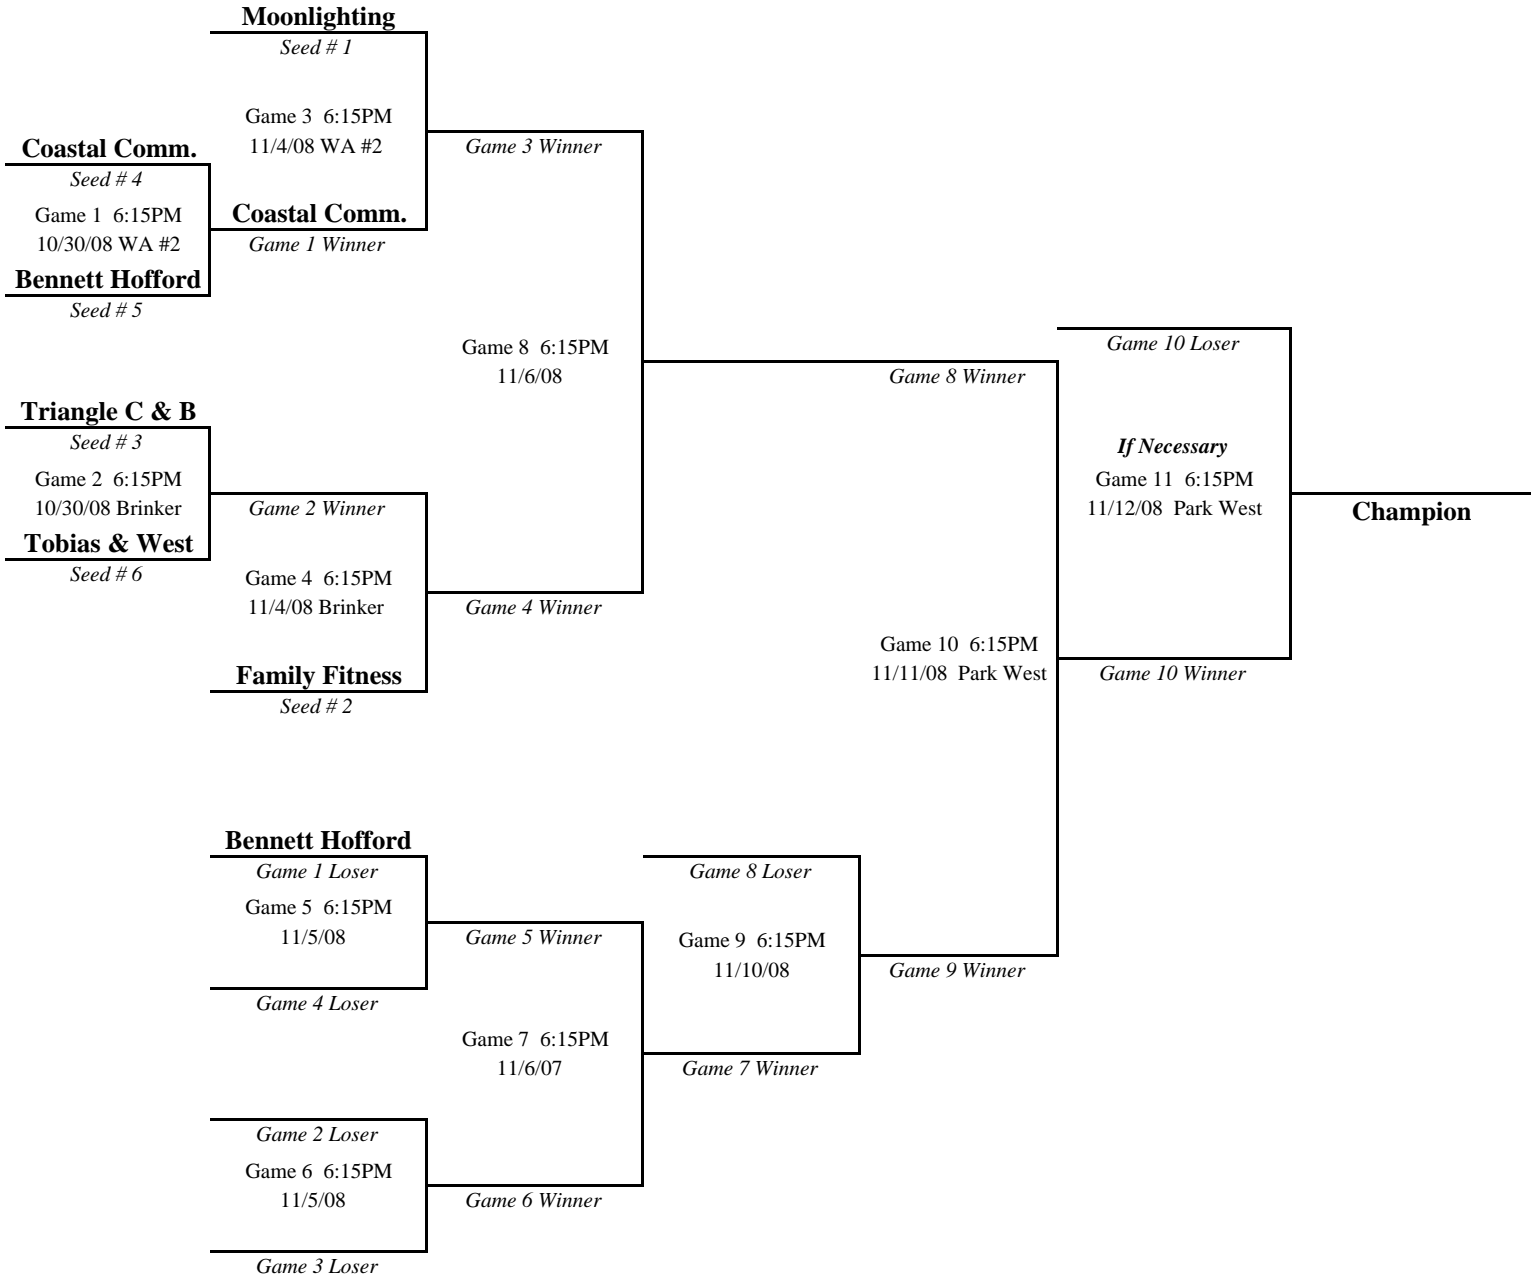

Mt. Pleasant Recreation Department

Fall 2008 11-12 50/70 Div. I Postseason Tournament

HIGHER SEED WILL BE HOST TEAM EXCEPT FOR CHAMPIONSHIP GAMES WILL BE HELD AT PARK WEST
HIGHER SEED IS HOME TEAM EXCEPT FOR CHAMPIONSHIP GAMES WHICH WILL BE COIN TOSS

*First tie breaker is head-to-head. All teams cancelled each other out. The second tie breaker is runs allowed versus all three teams.